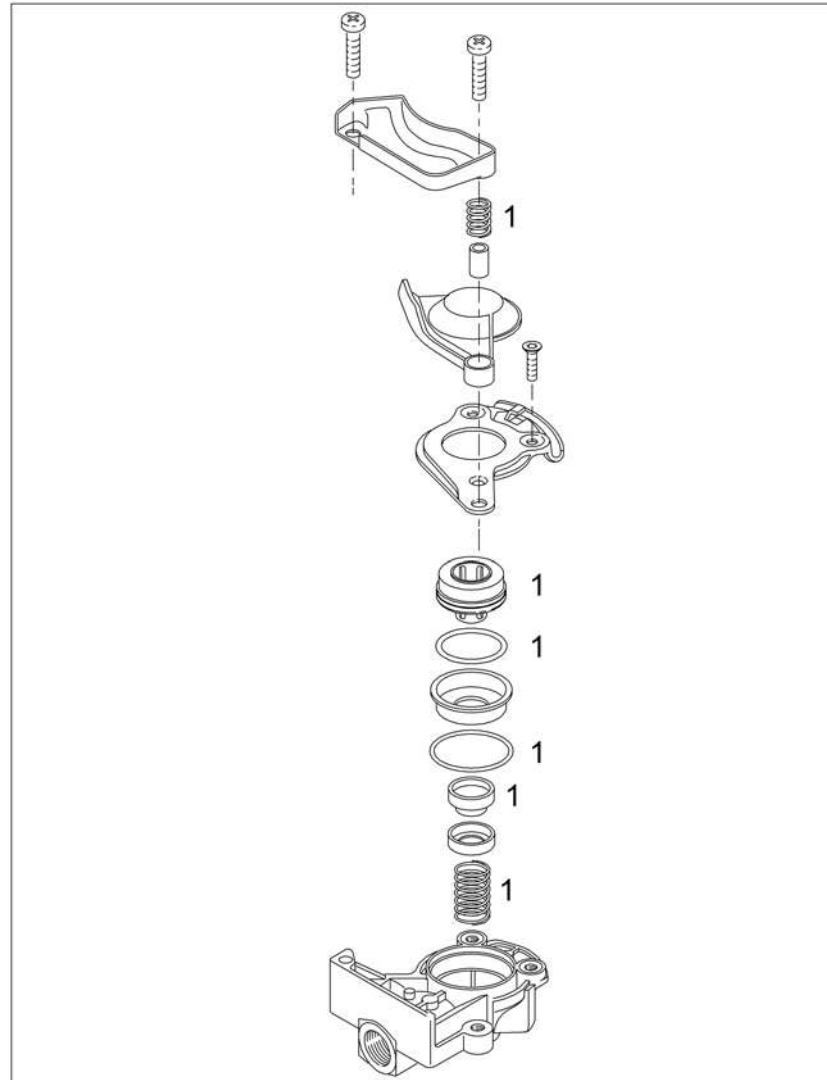

COUPLING HEAD color of cover red
KUPPLUNGSKOPF Deckelfarbe rot
TETE D ACCOUPLEMENT couvercle rouge

from No / up to No

Figure
Bild
Figure

 **TADANO**
99708410808

50